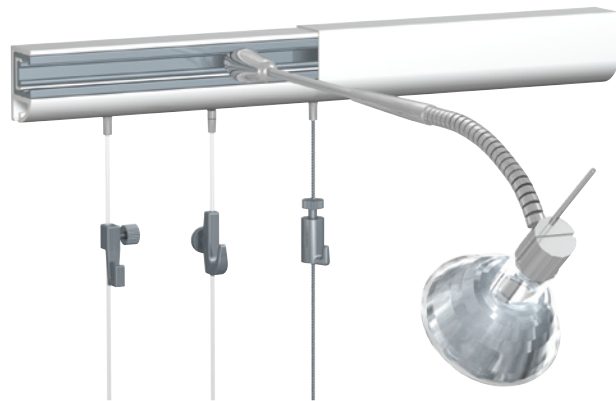

CLASSIC+ RAIL

CLASSIC+ RAIL

ROD 4MM	CLAMPING HOOK	CLAMPING HOOK	CLAMPING HOOK	BLOCKING BLOCK + ANTI-THEFT HOOK
max. 40kg	max. 100kg	max. 20kg	max. 60kg	max. 60kg

COMBI RAIL

HALOGEN

POWERLED

COMBI RAIL

WALL HOOKS