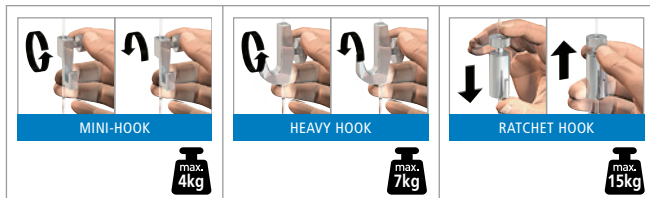

CLASSIC+ RAIL

CLASSIC+ RAIL

ROD 4MM	CLAMPING HOOK	CLAMPING HOOK	CLAMPING HOOK	BLOCKING BLOCK + ANTI-THEFT HOOK
max. 40kg	max. 100kg	max. 20kg	max. 60kg	max. 60kg

COMBI RAIL

HALOGEN

POWERLED

COMBI RAIL

WALL HOOKS